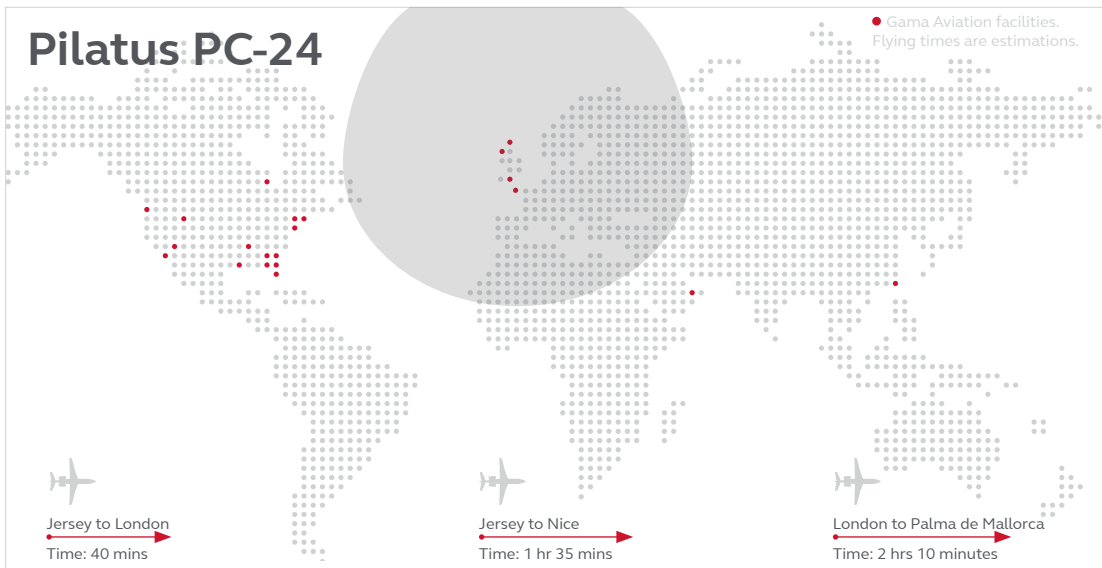

Gama Aviation Charter  
T:+44 (0) 1252 553020

25 Templer Avenue, Farnborough, UK  
E: charter@gamaaviation.com

Your mission, our passion.  
[gamaaviation.com](http://gamaaviation.com)

# Pilatus PC-24

● Gama Aviation facilities.  
Flying times are estimations.

Schematic internal layout

Your mission, our passion.  
[gamaaviation.com](http://gamaaviation.com)

Gama Aviation 