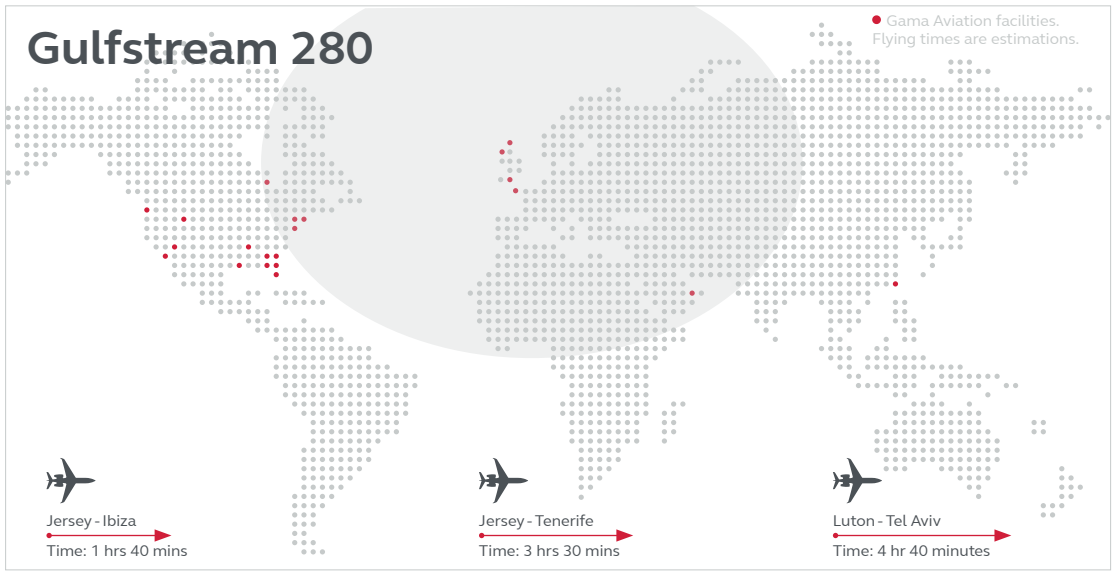

# Gulfstream 280

• Gama Aviation facilities.  
Flying times are estimations.

Jersey - Ibiza  
Time: 1 hrs 40 mins

Jersey - Tenerife  
Time: 3 hrs 30 mins

Luton - Tel Aviv  
Time: 4 hr 40 minutes

Your mission, our passion.  
[gamaaviation.com](http://gamaaviation.com)