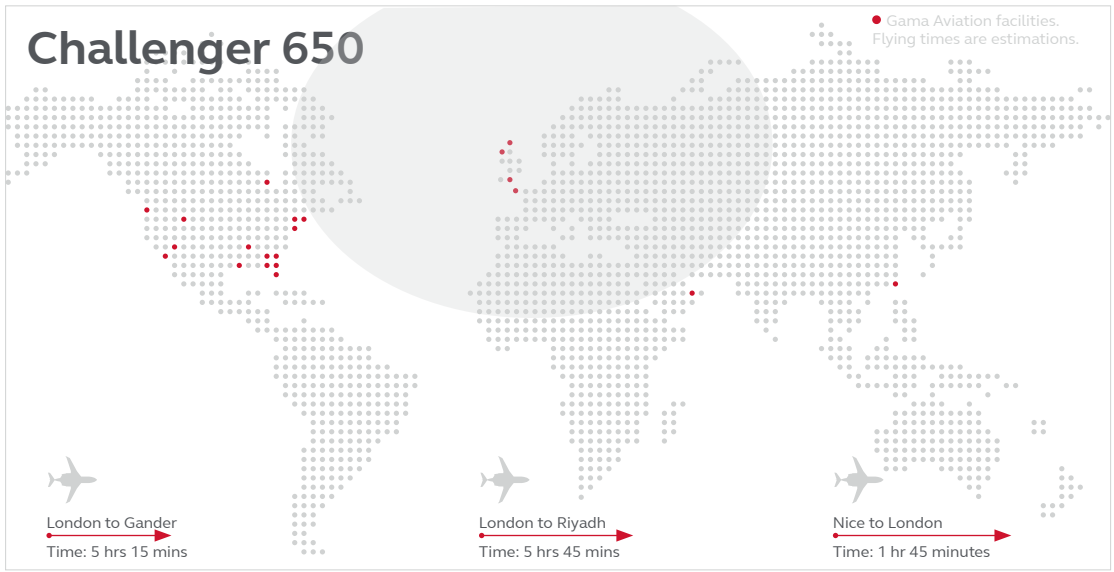

Gama Aviation Charter
T:+44 (0) 1252 553020

25 Templer Avenue, Farnborough, UK
E: charter@gamaaviation.com

Your mission, our passion.
gamaaviation.com

Challenger 650

● Gama Aviation facilities.
Flying times are estimations.