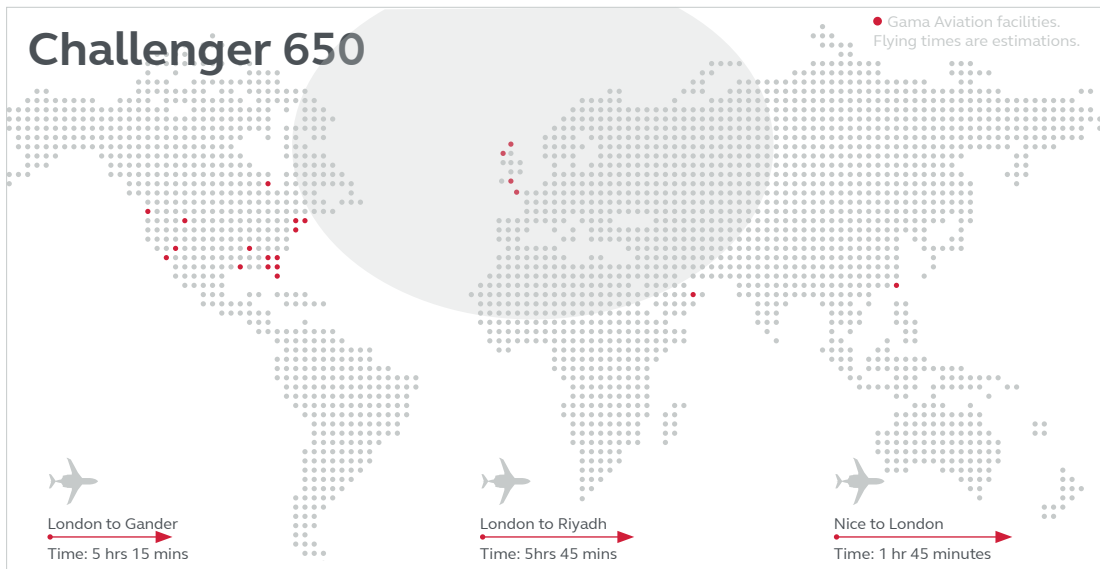

Gama Aviation Charter
T:+44 (0) 1252 553020

25 Templer Avenue, Farnborough, UK
E: charter@gamaaviation.com

Your mission, our passion.
gamaaviation.com

Challenger 650

● Gama Aviation facilities.
Flying times are estimations.